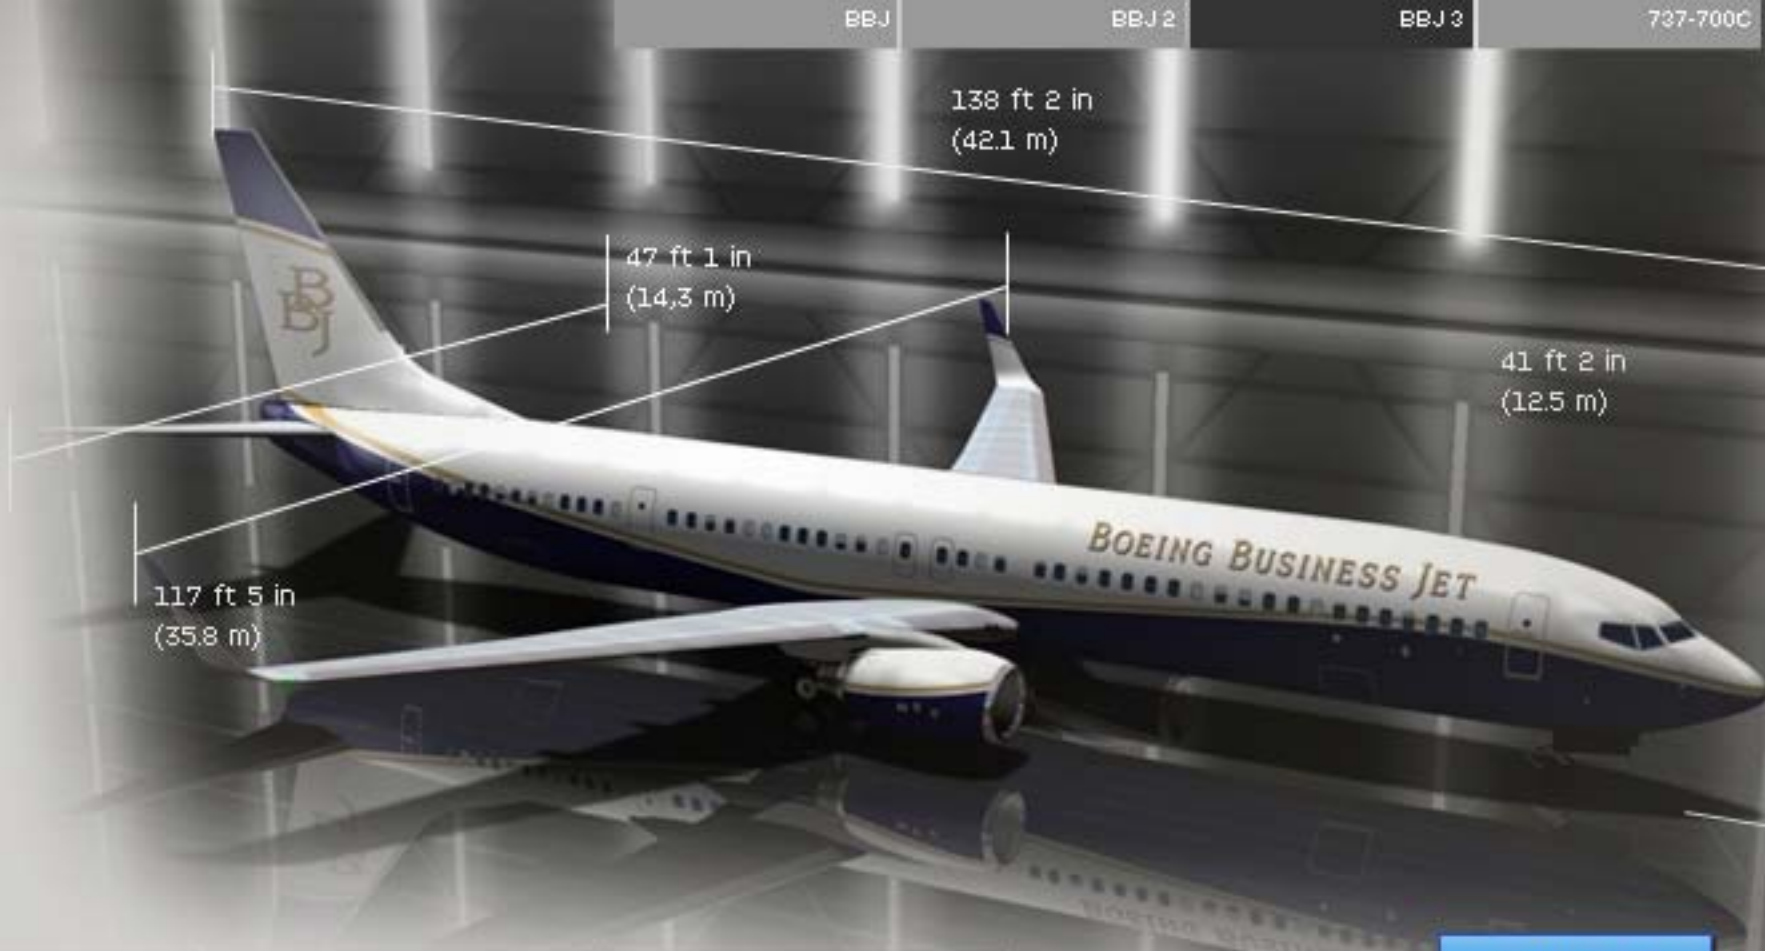

MODELS

EXCLUSIVE

BBJ

747 VIP

777 VIP

787 VIP

- Exceptional Space
- Intercontinental Range
- Worldwide Support
- Floor Plans
- 360° Tour
- Beauty Shots

Hide Dimensions

777 VIP

787 VIP

- Exceptional Space
- Intercontinental Range
- Worldwide Support
- Floor Plans
- 360° Tour
- Beauty Shots

BBJ	807 sq ft (75 sq m)
BBJ 2	1,004 sq ft (93.27 sq m)
BBJ 3	1,120 sq ft (104.05 sq m)